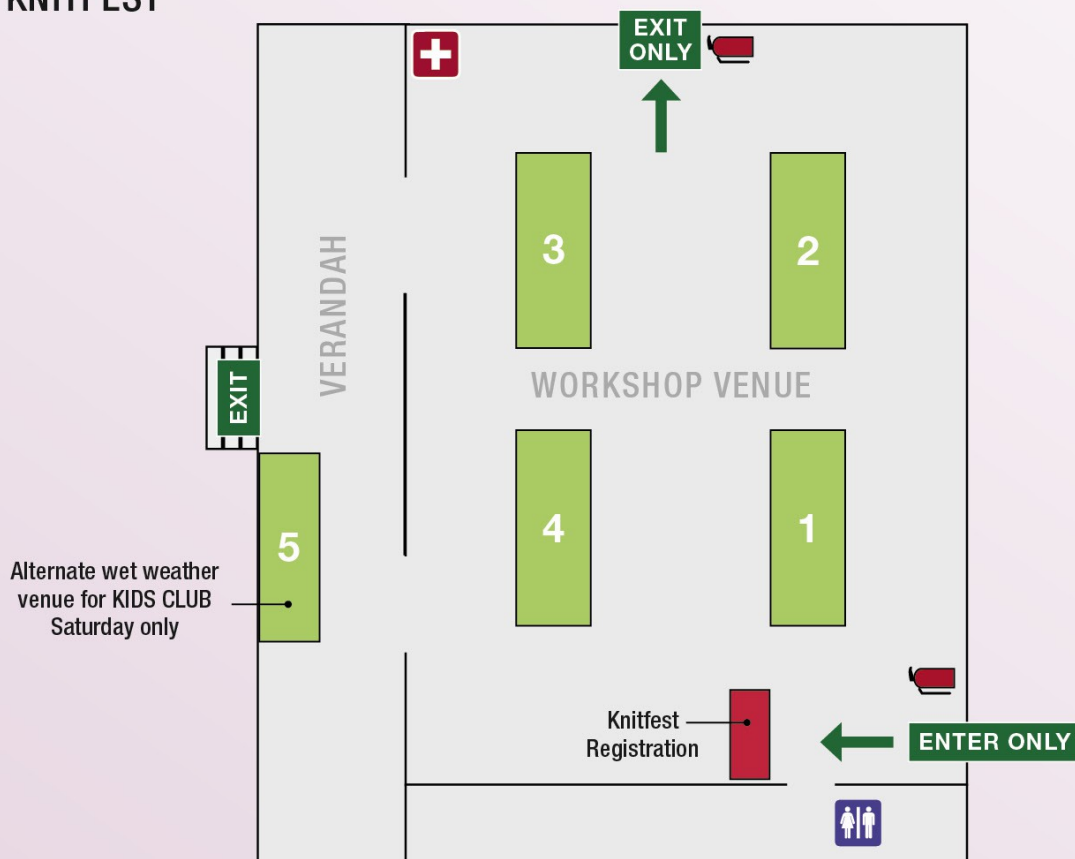

SPINNING CENTRAL Workshop Venue

9am to 4pm - RSL Hall

The Spinning Hall is our dedicated Workshop venue this year due to covid restriction. This venue only operates on Saturday. Please note, there are strict entry and exit doors following our Covid Plan directives. Tools and equipment must not be shared and please follow social distancing rules. The verandah may be used as an alternate weather wet venue for the Kids Club.

The venue opens at 9am and closes at 4pm with a lunch and cleaning break at 12 - 1.30pm.

Tickets must be purchased at Knitfest Central if purchasing on the day!

 WORKSHOP SPACES

 KNITFEST

KNITFEST CENTRAL Stall Layout