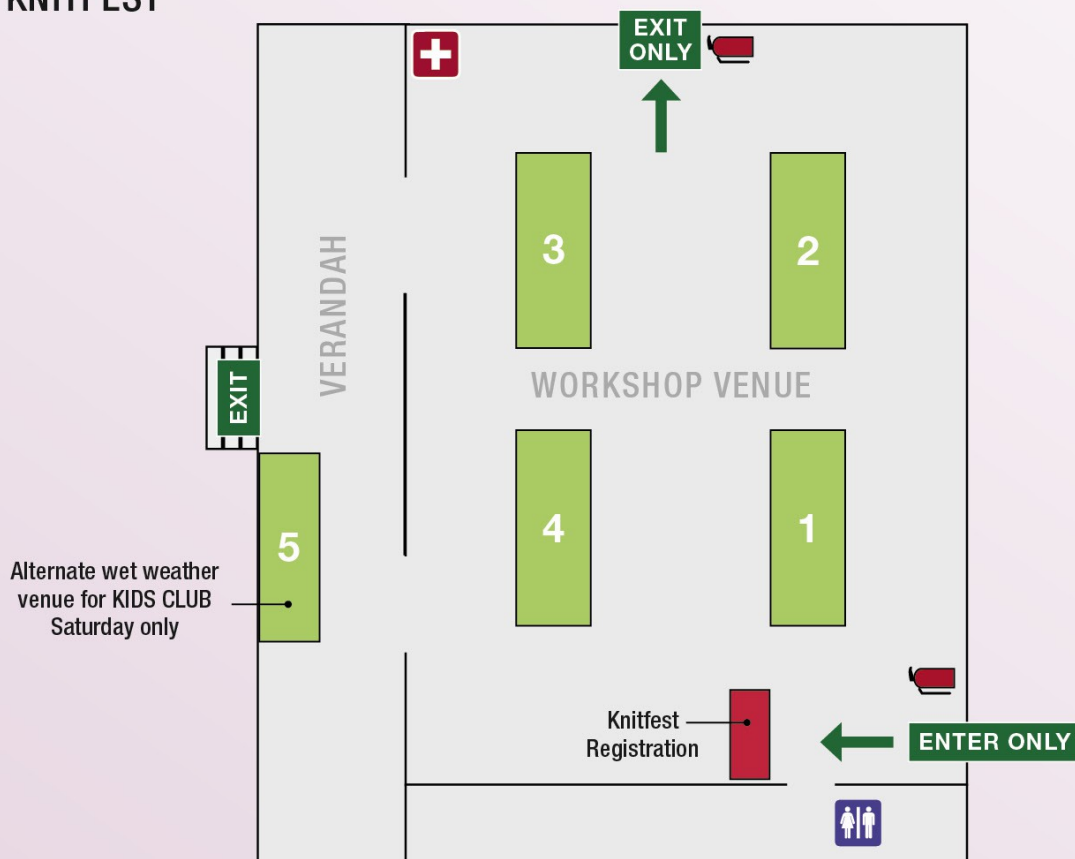

SPINNING CENTRAL Workshop Venue

9am to 4pm - RSL Hall

The Spinning Hall is our dedicated Workshop venue this year due to covid restriction. This venue only operates on Saturday. Please note, there are strict entry and exit doors following our Covid Plan directives. Tools and equipment must not be shared and please follow social distancing rules. The verandah may be used as an alternate weather wet venue for the Kids Club.

Our volunteers will collect your printed workshop tickets and direct you to your workshop. Workshops are available to book online prior to the event or can be purchased on the day at Knitfest Central.

The venue opens at 9am and closes at 4pm with a lunch and cleaning break at 12 - 1.30pm.

Tickets must be purchased at Knitfest Central if purchasing on the day!

WORKSHOP SPACES

KNITFEST